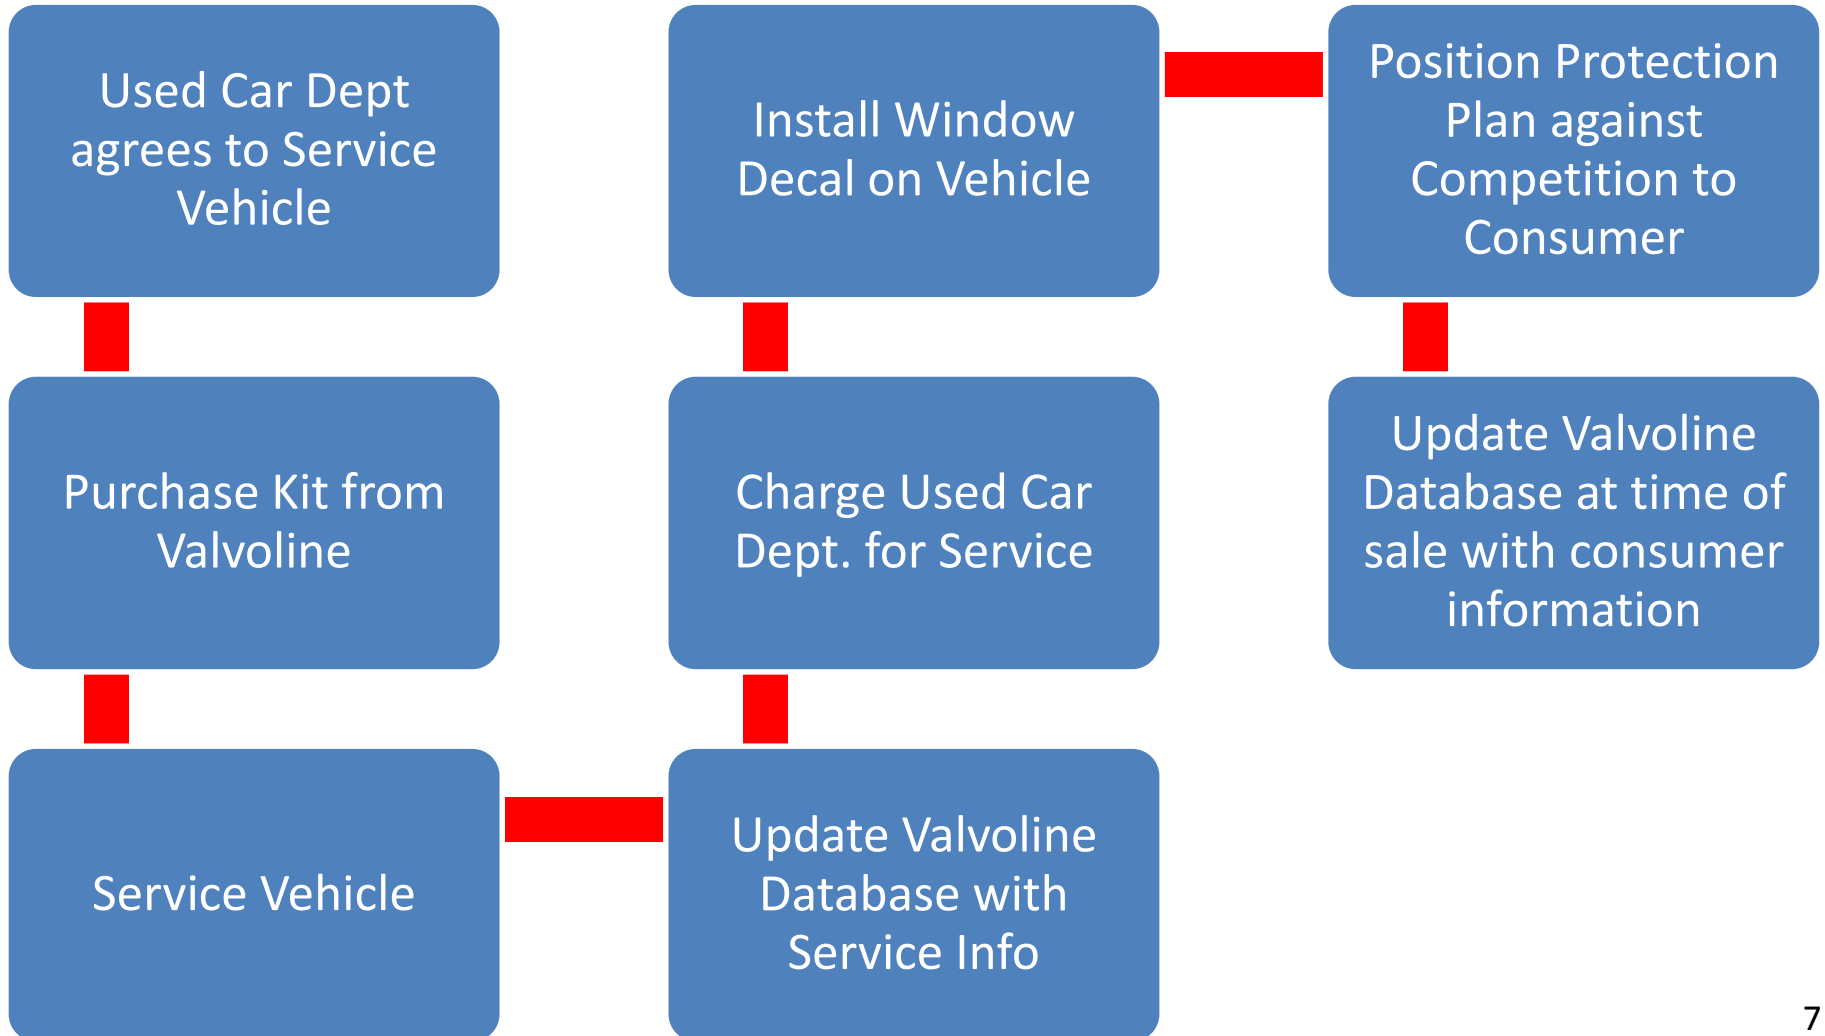

Conditions Transmission Seals to help prevent leaks

Water Pump Protector

Protects against rust and corrosion

Fuel Injector Cleaner

Reduces rough idle and hesitation

How it Works

Marketing Kit

CUSTOMER PROOF OF OWNERSHIP

Pre Owned
PROTECTION PLAN

VEHICLE ELIGIBILITY/COVERAGE
Activation/Parts Covered. To activate the VPS Protection Plan, a participating dealership must administer the Covered Products/Services (as described below) to a used vehicle having between 10,001 miles and 100,000 miles as shown on the odometer. Upon your purchase of that vehicle from the participating dealership and your driving of the appropriate number of miles following purchase as described below, the Covered Parts of that vehicle that are damaged as a result of the failure of a Valvoline brand product included within the Covered Products/Services to (i) lubricate or (ii) clean a Covered Part are eligible for coverage under this VPS Protection Plan subject to the limitations.