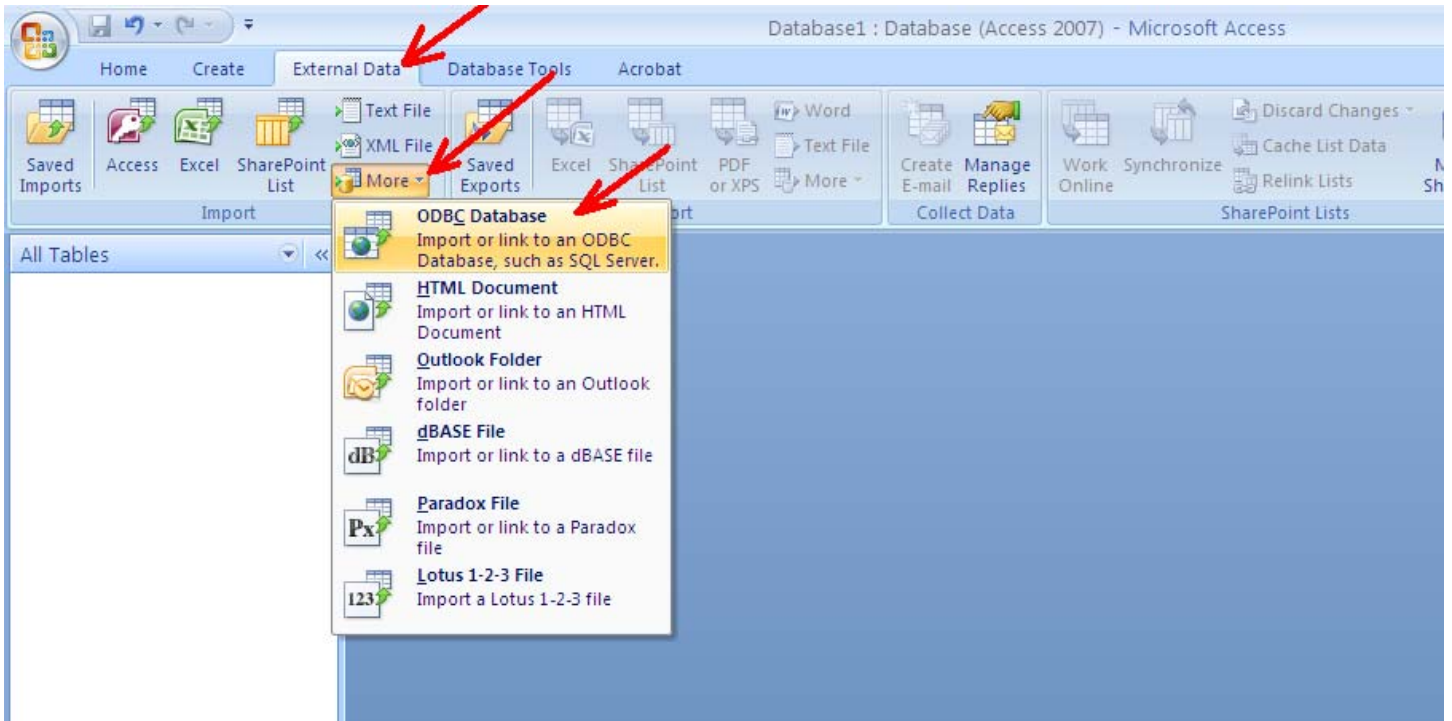

Default user
User:
Password:

Connection test

SUCCESS

OK

About... | Connection test... | Cancel | Ok

Help
Key name : N/A
Optional : N/A
Defaults : N/A
Opens the driver connect dialog to test connection.

➤ Example of using MS Access to link to 4D SQL database table name Company