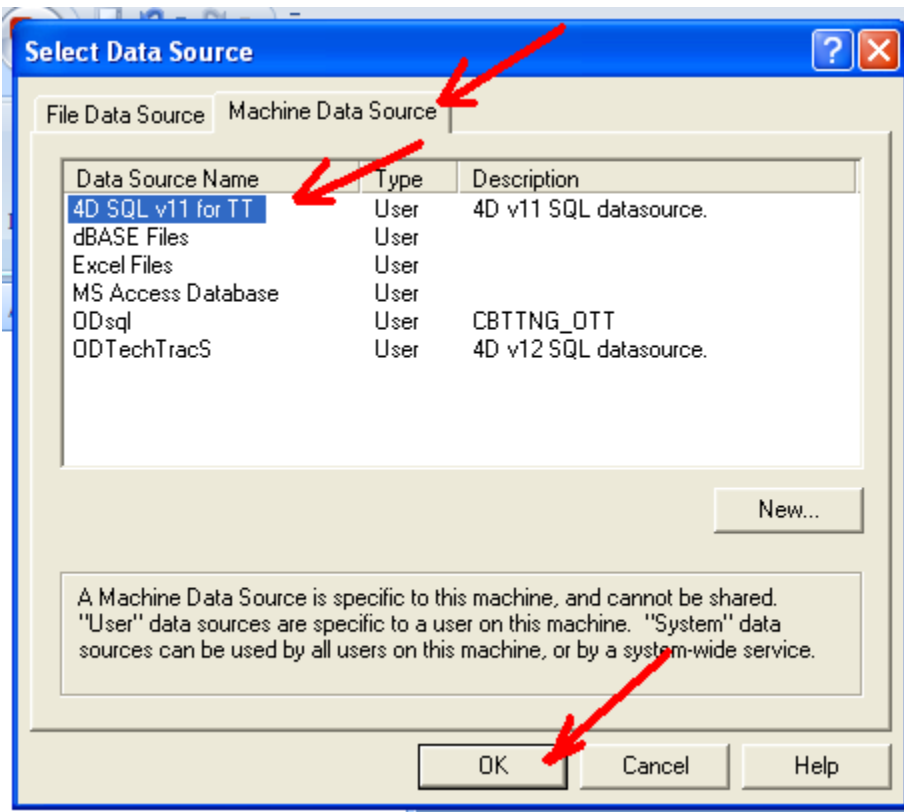

4D v11 SQL - Configure data source

Name: 4D SQL v11 for TT
Description: 4D v11 SQL datasource.

Basics | Favourite image formats | Timeouts & Caches | Chars encoding

Connection
Server: 137.187.206.79
Port: 19812
SSL:

Default user
User:
Password:

Connection test

SUCCESS

OK

About... | Connection test... | Cancel | Ok

Help
Key name : N/A
Optional : N/A
Defaults : N/A
Opens the driver connect dialog to test connection.

➤ Example of using MS Access to link to 4D SQL database table name Company