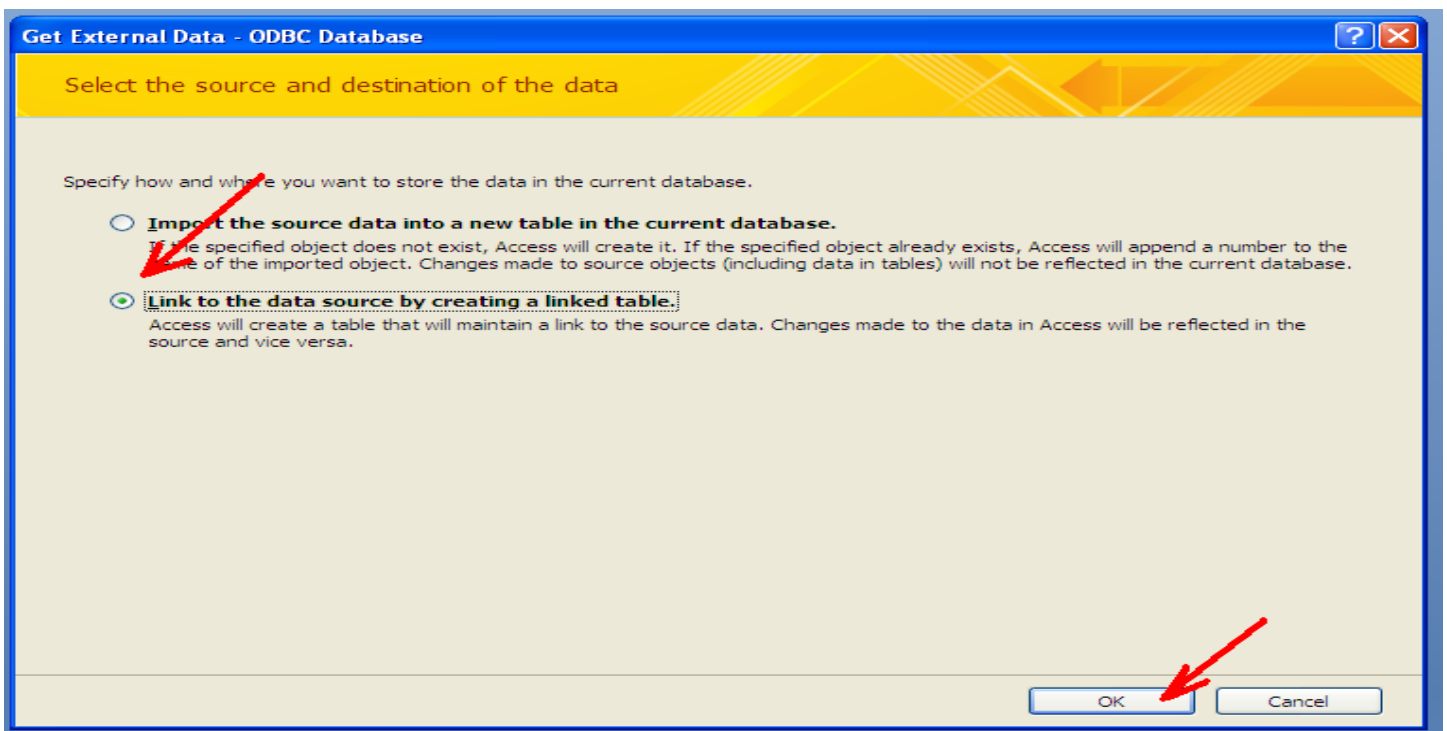

Default user
User:
Password:

Connection test

SUCCESS

OK

About... | Connection test... | Cancel | Ok

Help
Key name : N/A
Optional : N/A
Defaults : N/A
Opens the driver connect dialog to test connection.

➤ Example of using MS Access to link to 4D SQL database table name Company