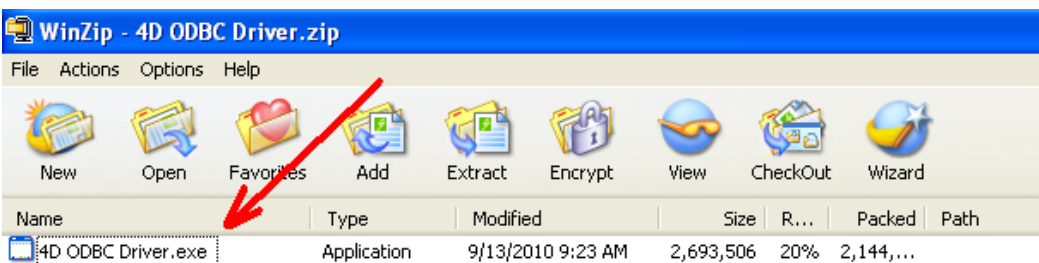

- Double click to run 4D ODBC Driver.exe