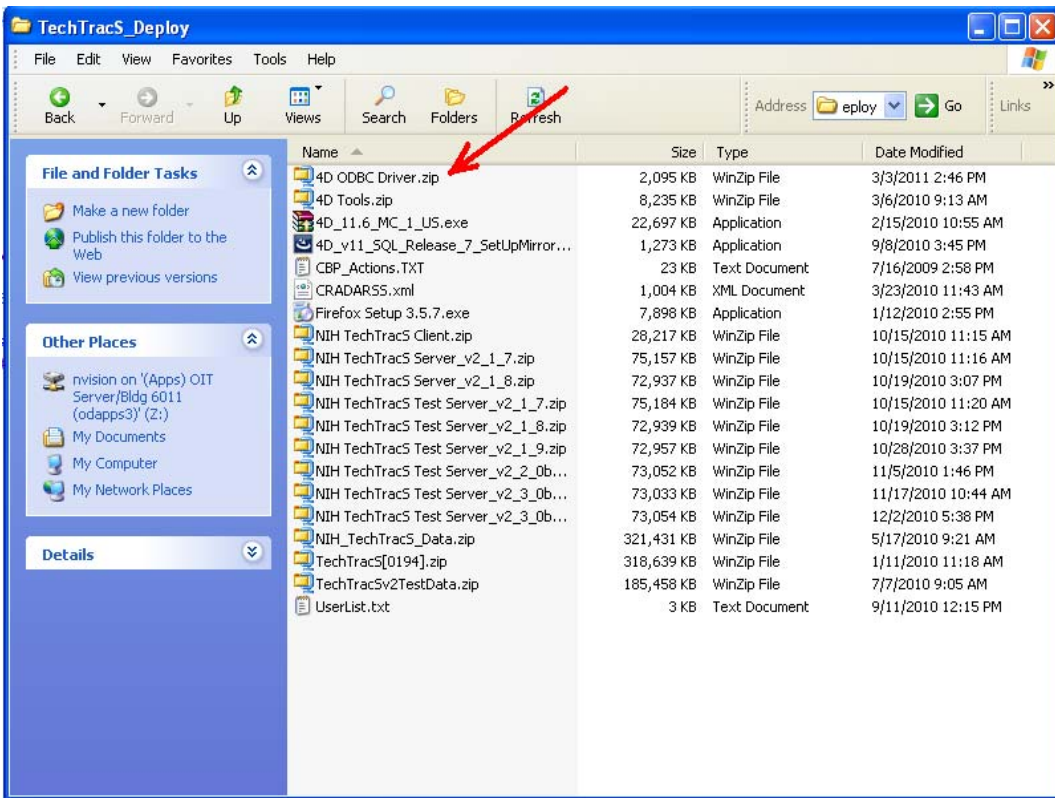

Captured screens below show how to install 4D SQL ODBC driver into your desktop computer, configure Data Source, and access 4D database table

- Open [TechTracS_Deploy](#) folder on nVision server
- Click to open 4D ODBC Driver.zip

- Double click to run 4D ODBC Driver.exe

How to configure Data Source to access 4D SQL database

Help

Views

Search

Folders

Refresh

Address Control Panel