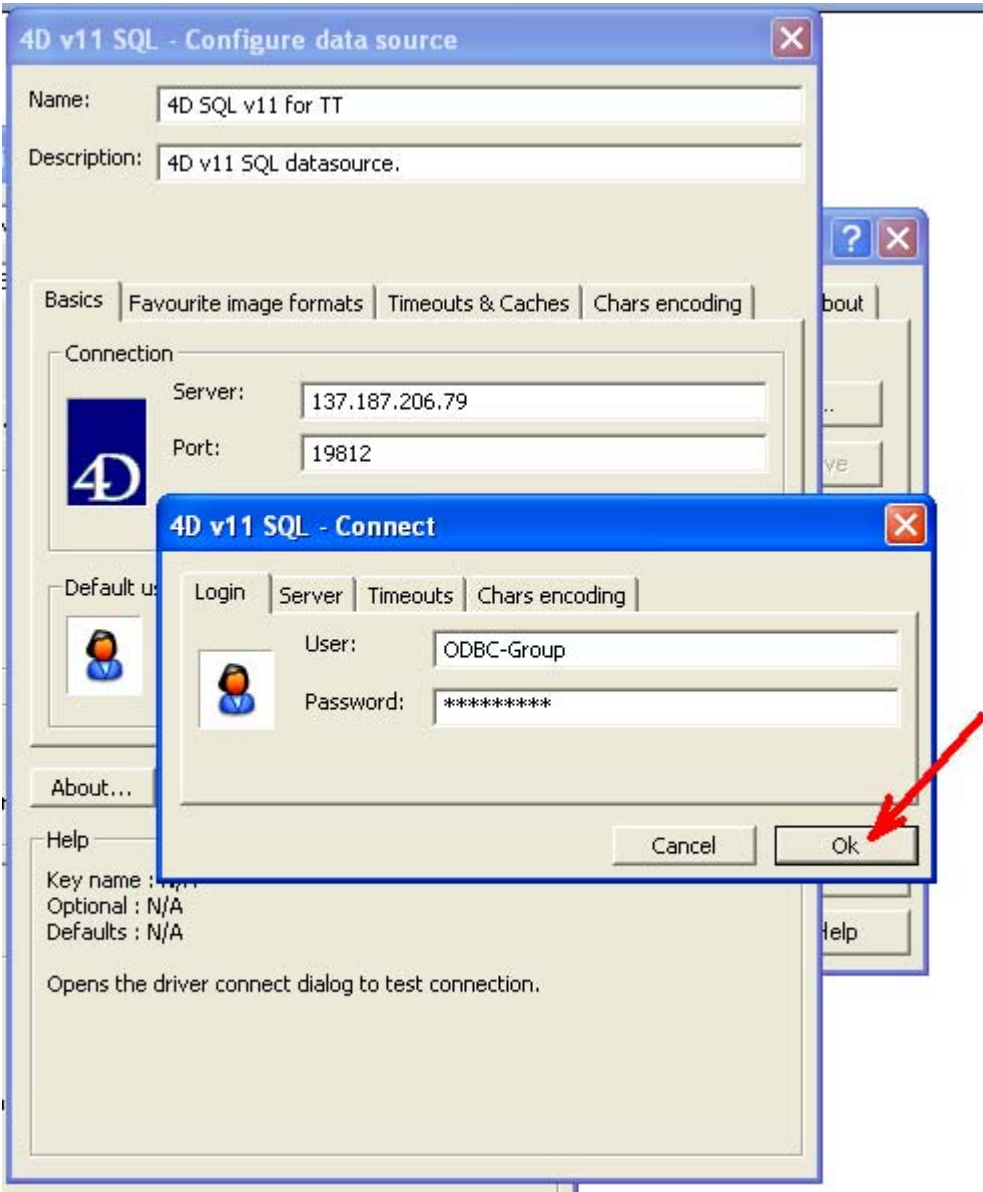

< Back Finish Cancel

4D v11 SQL - Configure data source

Name: 4D SQL v11 for TT

Description: 4D v11 SQL datasource.

Basics | Favourite image formats | Timeouts & Caches | Chars encoding

Connection

Server: 137.187.206.79

Port: 19812

SSL:

Default user

User: ODBC-Group

Password: *****

About...

Connection test...

Cancel

Ok

Help

Key name : [UID]
Optional : Yes
Defaults : Empty

Default user name if not provider in connection string.
The connection test uses it.

In 4D: Users are defined in ToolBox function of the toolbar.
Access rights for SQL: Menu Preferences/SQL:SQL Server access combo boxes.