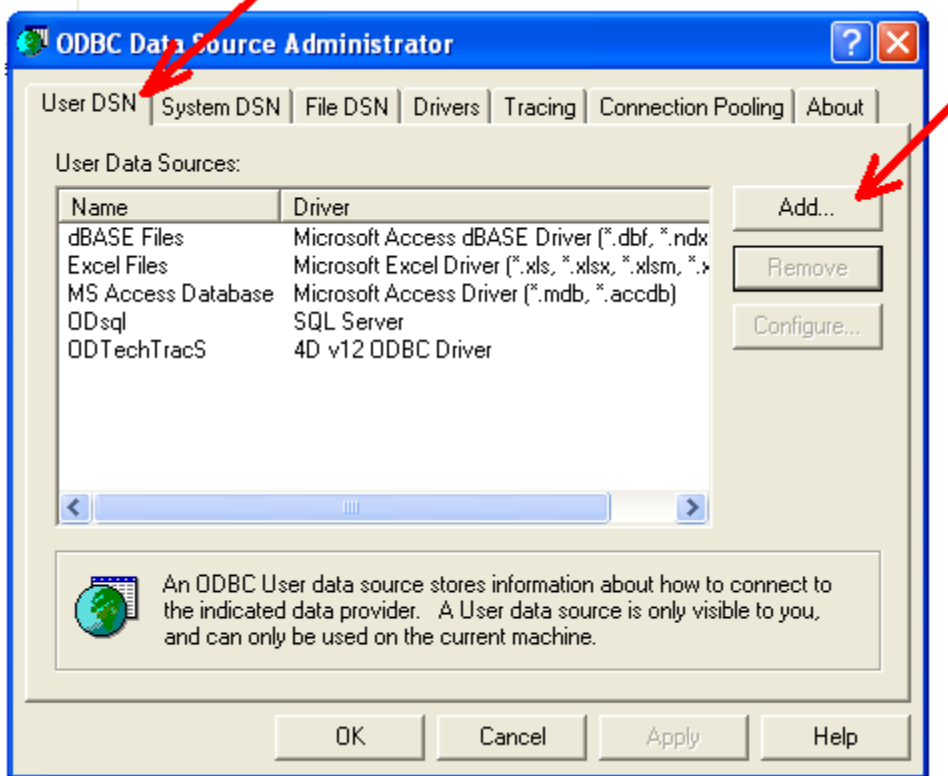

Game Controllers

Intel(R) GMA Driver

Mail

MobileMe

Mouse

Network Connections

Phone and Modem Options

Create New Data Source