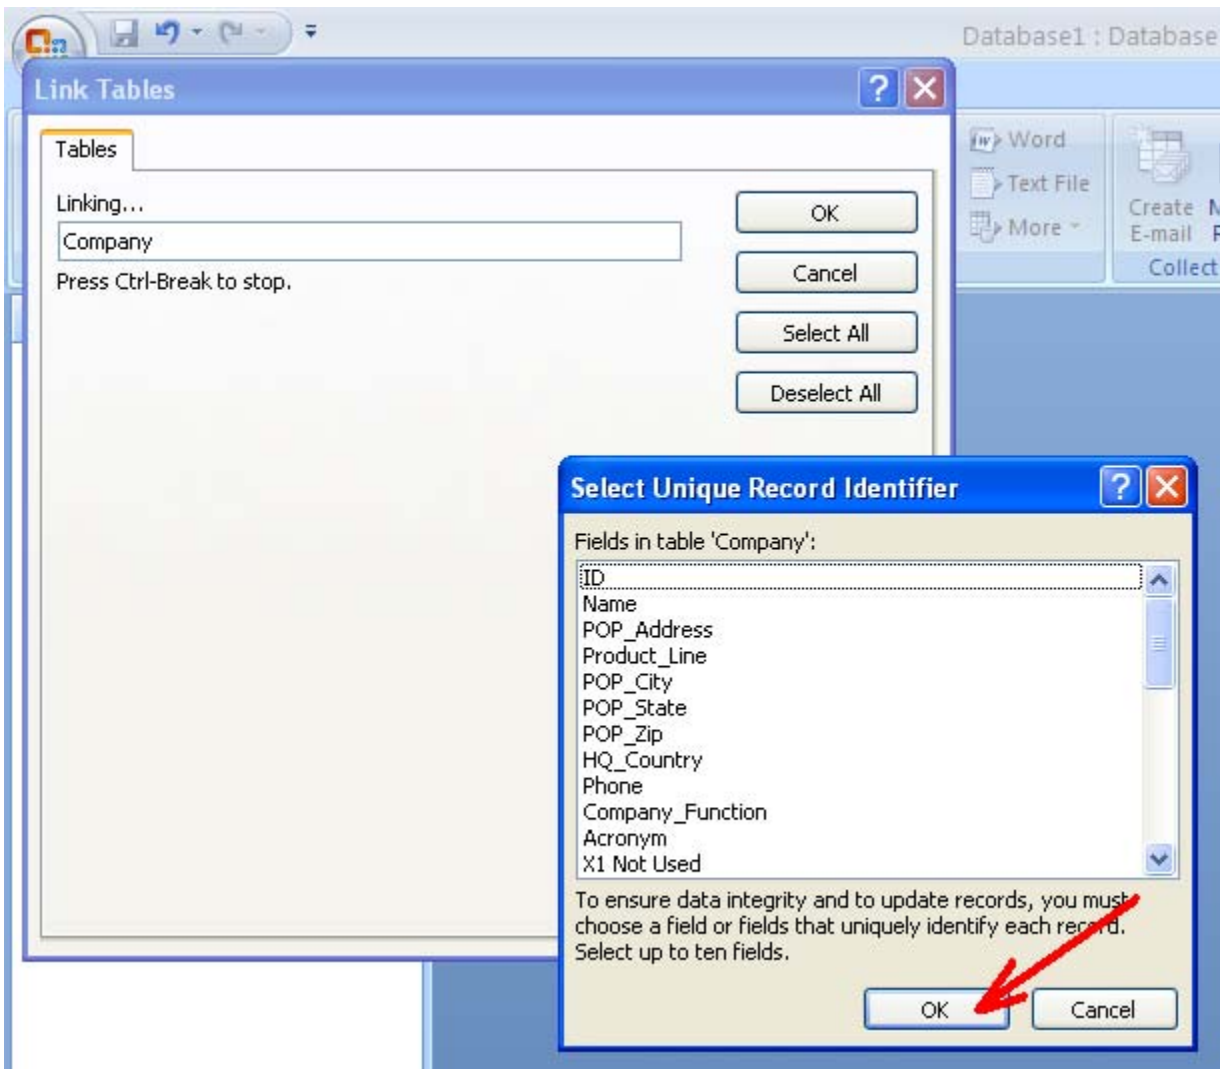

Default user
User:
Password:

Connection test

SUCCESS

OK

About... | Connection test... | Cancel | Ok

Help
Key name : N/A
Optional : N/A
Defaults : N/A
Opens the driver connect dialog to test connection.

➤ Example of using MS Access to link to 4D SQL database table name Company