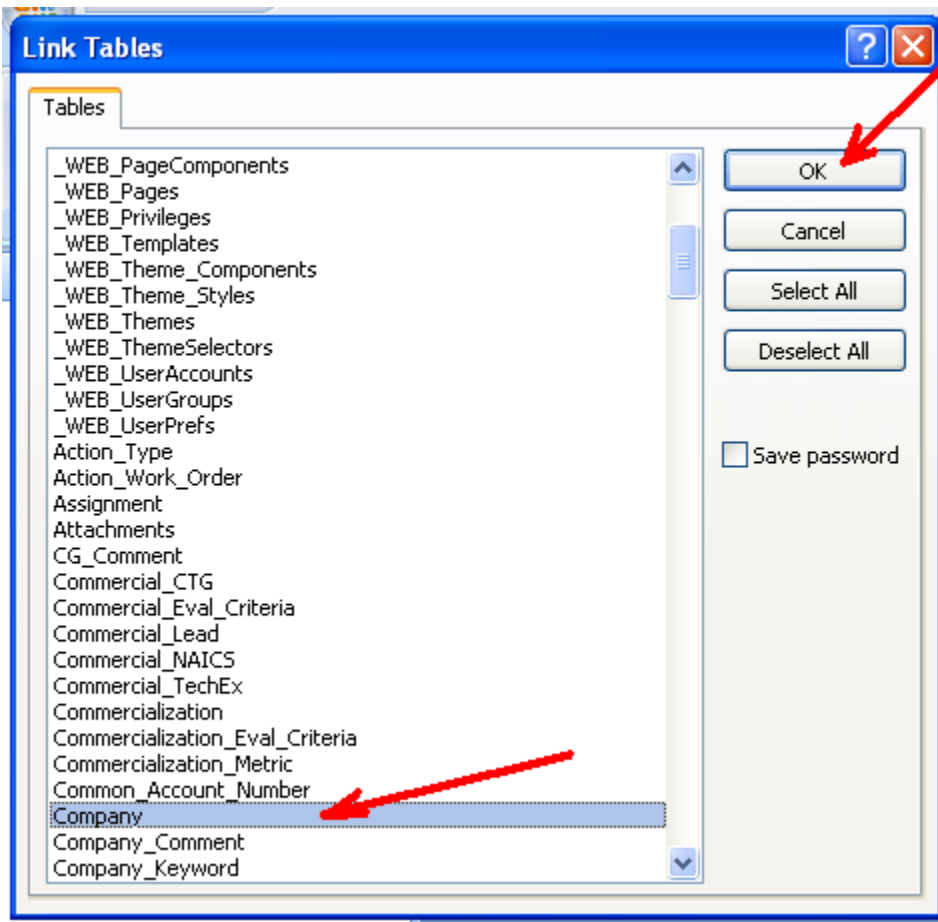

Default user
User:
Password:

Connection test

SUCCESS

OK

About... | Connection test... | Cancel | Ok

Help
Key name : N/A
Optional : N/A
Defaults : N/A
Opens the driver connect dialog to test connection.

➤ Example of using MS Access to link to 4D SQL database table name Company