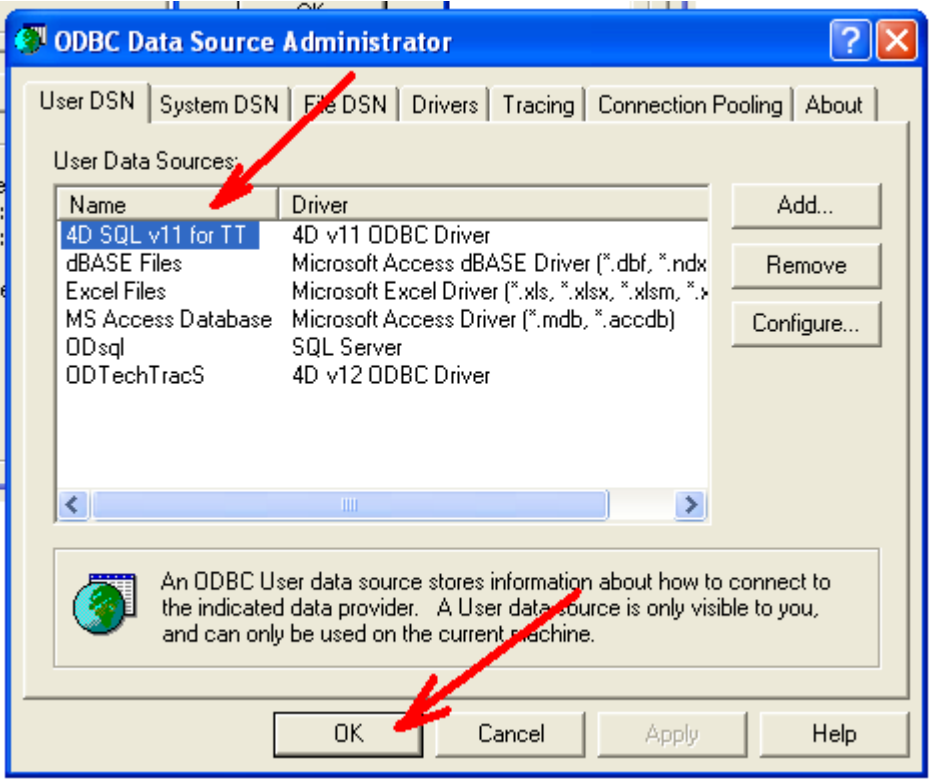

4D v11 SQL - Configure data source

Name: 4D SQL v11 for TT
Description: 4D v11 SQL datasource.

Basics | Favourite image formats | Timeouts & Caches | Chars encoding

Connection
Server: 137.187.206.79
Port: 19812
SSL:

Default user
User:
Password:

Connection test

SUCCESS

OK

About... | Connection test... | Cancel | Ok

Help
Key name : N/A
Optional : N/A
Defaults : N/A
Opens the driver connect dialog to test connection.

➤ Example of using MS Access to link to 4D SQL database table name Company